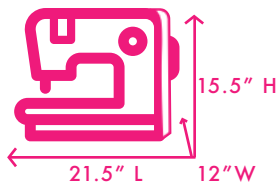

MACHINE CASE SIZE GUIDE

SINGER®	4-Wheel Rolling Sewing Case EVM13476-1	XL Rolling Sewing Case EVM13475-1	Hand Carry Sewing Tote EVM13479-1	Over the Shoulder Sewing Tote EVM13358-3
05 Academy	X	X		X
05 Crafter	X	X		X
33	X	X		
35		X		
42 Funlock	X	X		X
64 Airlock	X			
68 Airlock	X	X		
77		X		
79		X		
Sew&Go 1		X		

Don't see your machine?

Let's see how it measures up to our cases...

4-Wheel Rolling Sewing Case EVM13476-1

XL Rolling Sewing Case EVM13475-1

Hand Carry Sewing Tote EVM13479-1

Over the Shoulder Sewing Tote EVM13358-3