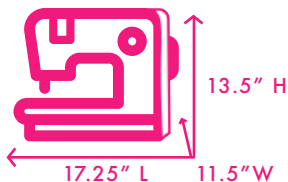

MACHINE CASE SIZE GUIDE

SINGER®	4-Wheel Rolling Sewing Case EVM13476-1	XL Rolling Sewing Case EVM13475-1	Hand Carry Sewing Tote EVM13479-1	Over the Shoulder Sewing Tote EVM13358-3
05 Academy	X	X		X
05 Crafter	X	X		X
33	X	X		
35		X		
42 Funlock	X	X		X
64 Airlock	X			
68 Airlock	X	X		
77		X		
79		X		
Sew&Go 1		X		

Don't see your machine?

Let's see how it measures up to our cases...

4-Wheel Rolling Sewing Case EVM13476-1