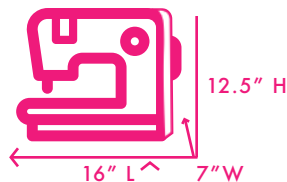

MACHINE CASE SIZE GUIDE

SINGER®	4-Wheel Rolling Sewing Case EVM13476-1	XL Rolling Sewing Case EVM13475-1	Hand Carry Sewing Tote EVM13479-1	Over the Shoulder Sewing Tote EVM13358-3
05 Academy	X	X		X
05 Crafter	X	X		X
33	X	X		
35		X		
42 Funlock	X	X		X
64 Airlock	X			
68 Airlock	X	X		
77		X		
79		X		
Sew&Go 1		X		

Don't see your machine?

Let's see how it measures up to our cases...

4-Wheel Rolling Sewing Case EVM13476-1

XL Rolling Sewing Case EVM13475-1

Hand Carry Sewing Tote EVM13479-1

Over the Shoulder Sewing Tote EVM13358-3